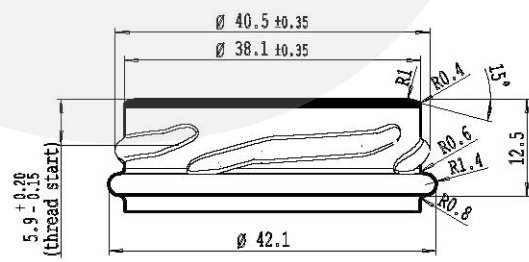

FRONT VIEW

BACK VIEW

BOTTOM VIEW

FINISH DETAILS (SCALE 2/1)

- ① CAVITY NUMBER - 0.4 DEEP - 4mm HEIGHT
- ② CAPACITY - 0.4 DEEP - 4mm HEIGHT
- ③ TRADEMARK - 0.4 DEEP - 4mm HEIGHT
- ④ "A" SYMBOL - 0.4 DEEP - 4mm HEIGHT
- ⑤ KNURLINGS - 60 pcs.
- ⑥ DOT CODE

БУТИЛКА ЛАТЕ 500ml T043	кат. code	122900	6
BOTTLE LATTE 500ml T043	тегло g	250±10	
пълна вместимост ml 530±10	brimful capacity		
CENTERGLASSLINE	цвят color	FLINT	
	гърло finish	T.0.43 FD157A	31.08.2022